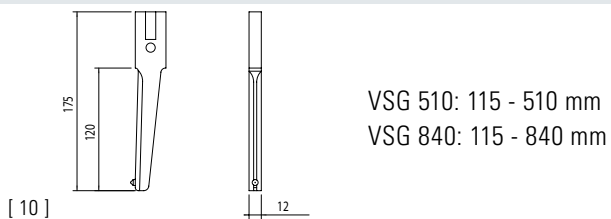

GRIPPERS

GRIPPING DEVICES SIMPLIFY THE HANDLING OF ALMOST ANY TYPE OF BUILDING BLOCK

Republica Moldova, MD-2023
mun. Chişinău, str. Uzinelor 90
+ /373/ 67 707 707
office@etop.md
www.etop.md

[1] VSG 510

[2] RSG 125/250-B25

SG 115/365 A

[3] SG 125/250 B30

[4] SG 250/500 B30

[5] Control plate carbide metal tip

ETOP
creat să reziste

Republica Moldova, MD-2023
mun. Chișinău, str. Uzinelor 90
+ /373/ 67 707 707
office@etop.md
www.etop.md

TECHNICAL DATA	VSG 510	VSG 840	RSG 125/250
gripping range	115-510 mm	115-840 mm	125/250 mm
carrying capacity max.	500 kg	500 kg	400 kg
weight	17.0 kg	19.5 kg	11.0 kg

TECHNICAL DATA	SG 115-365	SG 125/250	SG 250/500
gripping range	115-365 mm	125/250 mm	250/500 mm
carrying capacity max.	500 kg	500 kg	500 kg
weight	8.0 kg	7.0 kg	8.0 kg