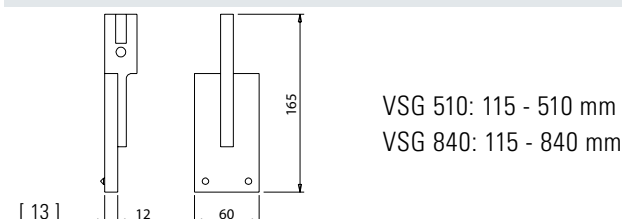

GRIPPERS

GRIPPING DEVICES SIMPLIFY THE HANDLING OF ALMOST ANY TYPE OF BUILDING BLOCK

Republica Moldova, MD-2023
mun. Chişinău, str. Uzinelor 90
+ /373/ 67 707 707
office@etop.md
www.etop.md

[1] VSG 510

[2] RSG 125/250-B25

SG 115/365 A

[3] SG 125/250 B30

[4] SG 250/500 B30

[5] Control plate carbide metal tip

ETOP
creat să reziste

Republica Moldova, MD-2023
mun. Chișinău, str. Uzinelor 90
+ /373/ 67 707 707
office@etop.md
www.etop.md

TECHNICAL DATA	VSG 510	VSG 840	RSG 125/250
gripping range	115-510 mm	115-840 mm	125/250 mm
carrying capacity max.	500 kg	500 kg	400 kg
weight	17.0 kg	19.5 kg	11.0 kg

TECHNICAL DATA	SG 115-365	SG 125/250	SG 250/500
gripping range	115-365 mm	125/250 mm	250/500 mm
carrying capacity max.	500 kg	500 kg	500 kg
weight	8.0 kg	7.0 kg	8.0 kg