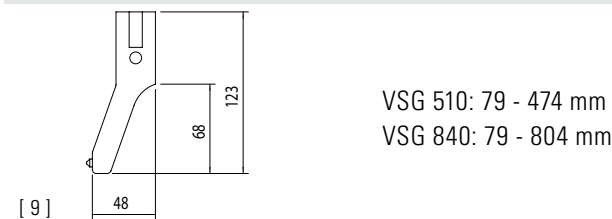

GRIPPERS

GRIPPING DEVICES SIMPLIFY THE HANDLING OF ALMOST ANY TYPE OF BUILDING BLOCK

Republica Moldova, MD-2023
mun. Chişinău, str. Uzinelor 90
+ /373/ 67 707 707
office@etop.md
www.etop.md

[1] VSG 510

[2] RSG 125/250-B25

SG 115/365 A

[3] SG 125/250 B30

[4] SG 250/500 B30

[5] Control plate carbide metal tip

ETOP
creat să reziste

Republica Moldova, MD-2023
mun. Chișinău, str. Uzinelor 90
+ /373/ 67 707 707
office@etop.md
www.etop.md

TECHNICAL DATA	VSG 510	VSG 840	RSG 125/250
gripping range	115-510 mm	115-840 mm	125/250 mm
carrying capacity max.	500 kg	500 kg	400 kg
weight	17.0 kg	19.5 kg	11.0 kg

TECHNICAL DATA	SG 115-365	SG 125/250	SG 250/500
gripping range	115-365 mm	125/250 mm	250/500 mm
carrying capacity max.	500 kg	500 kg	500 kg
weight	8.0 kg	7.0 kg	8.0 kg