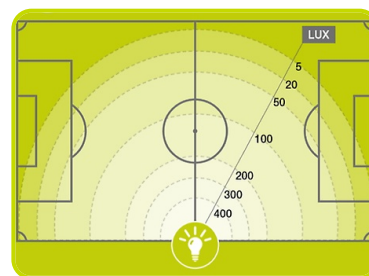

## Telescopic mast

Material		Galvanized steel
Maximum height	m	8.0
Lifting System		Manual
Type of rotation system		Manual
Anti-rotation system		Mechanical
Maximum rotation angle	deg	340
Adjustable stabilizers	n°	5
Maximum wind stability	Km/h	110

### Dimensional data

Length	mm	2650
Width	mm	1300
Height	mm	2460
Length - operating condition	mm	2650
Width - operating condition	mm	2460
Height - operating condition (mast and outriggers extended)	mm	8000
Dry weight	kg	719